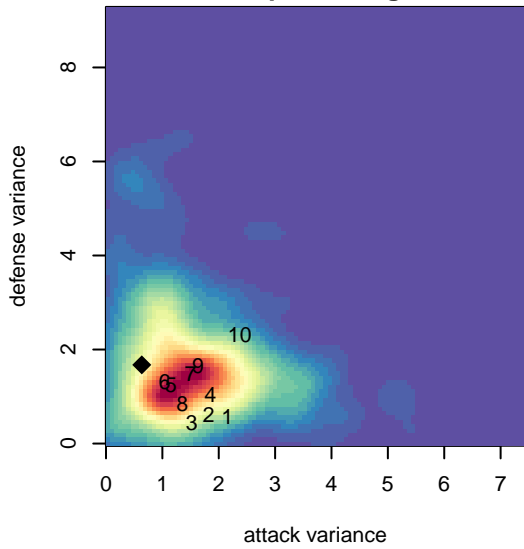

## RSA Elite Goucher G02

Rainier Soccer Alliance  
 Puyallup, WA  
 G02 total strength=201  
 attack=0.11 defense=0.14  
 fall league = PSPL Copa U12  
 spr league = Spr PSPL Copa U12

alt names used:  
 RSA Elite 02 Goucher  
 RSA Elite Goucher 02  
 RSA Elite Goucher GU12  
 RSA Elite 02 Goucher  
 RSA Elite Goucher G-02

Venues played:  
 2014 King of the Hill U12  
 2014 Blast Off GU12 B  
 2014 Puyallup Valley Kick-off U12  
 2014 PSPL Copa U12  
 2014 Spr PSPL Copa U12

**attack and defense variance (black dot)  
relative to other teams  
and top 10 in region**