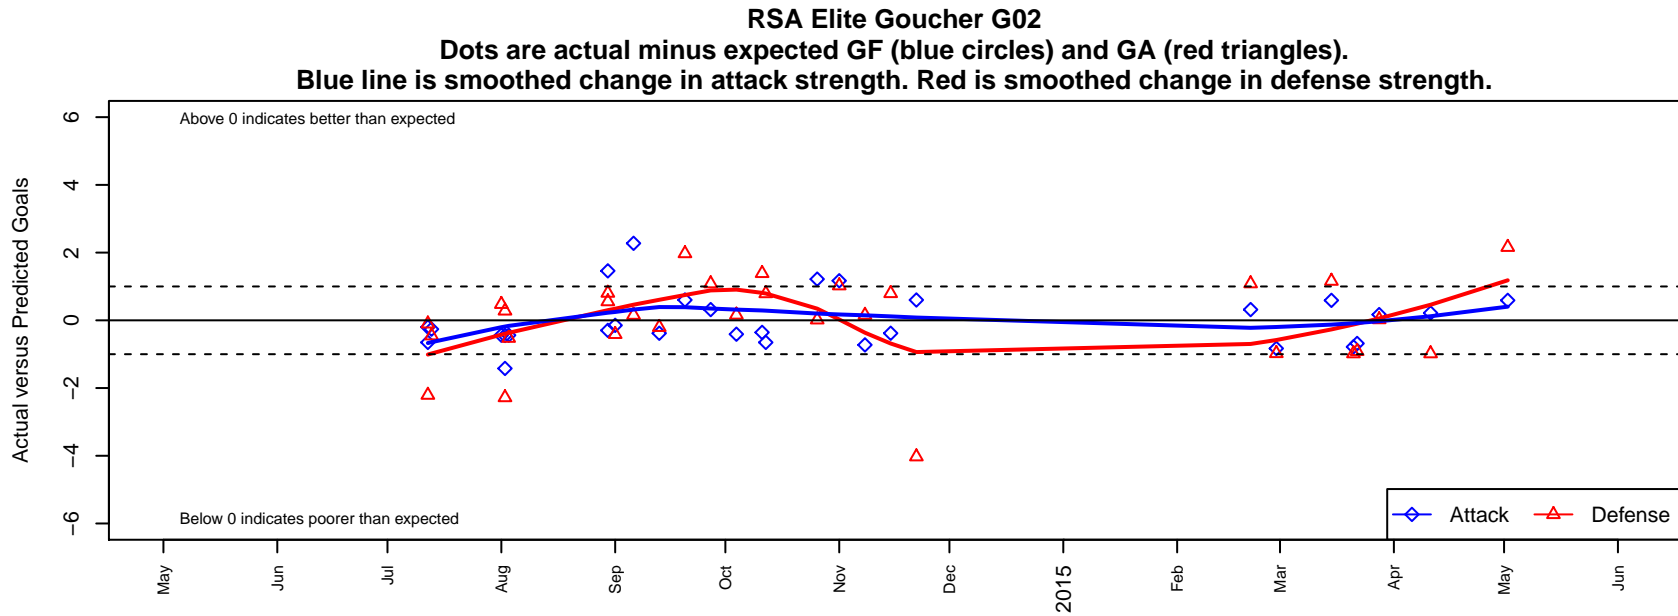

## RSA Elite Goucher G02

Rainier Soccer Alliance  
 Puyallup, WA  
 G02 total strength=201  
 attack=0.11 defense=0.14  
 fall league = PSPL Copa U12  
 spr league = Spr PSPL Copa U12

alt names used:  
 RSA Elite 02 Goucher  
 RSA Elite Goucher 02  
 RSA Elite Goucher GU12  
 RSA Elite 02 Goucher  
 RSA Elite Goucher G-02

Venues played:  
 2014 King of the Hill U12  
 2014 Blast Off GU12 B  
 2014 Puyallup Valley Kick-off U12  
 2014 PSPL Copa U12  
 2014 Spr PSPL Copa U12

**attack and defense variance (black dot)  
relative to other teams  
and top 10 in region**