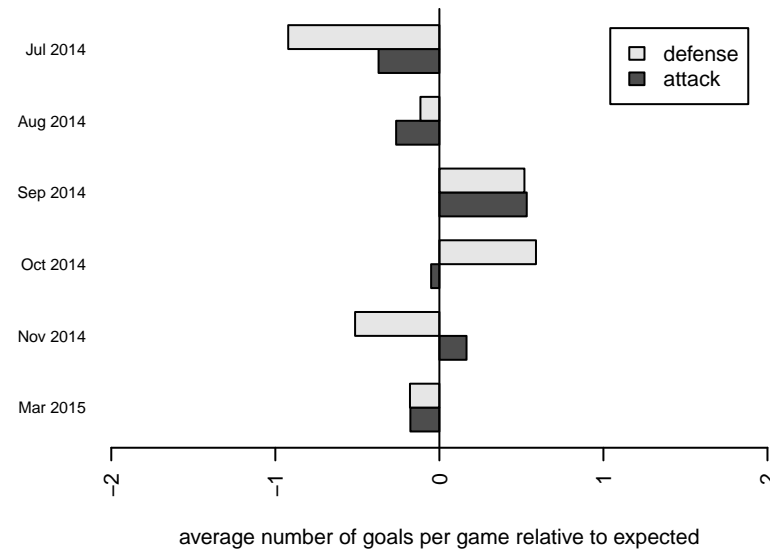

Performance relative to 13 month average