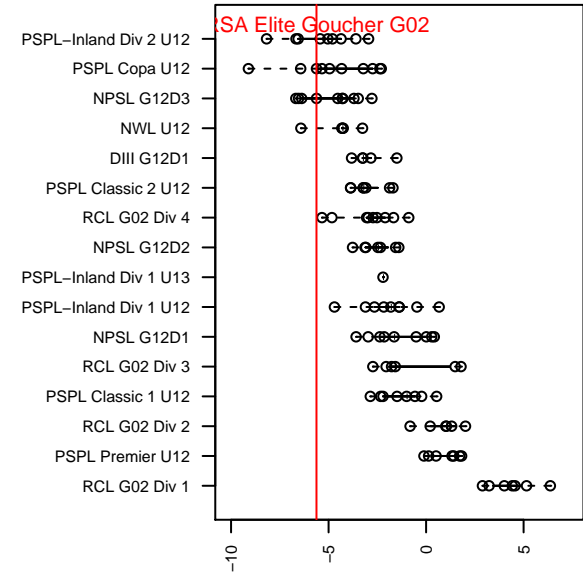

**attack and defense rating
relative to others at age
and all opponents in last 13 months**