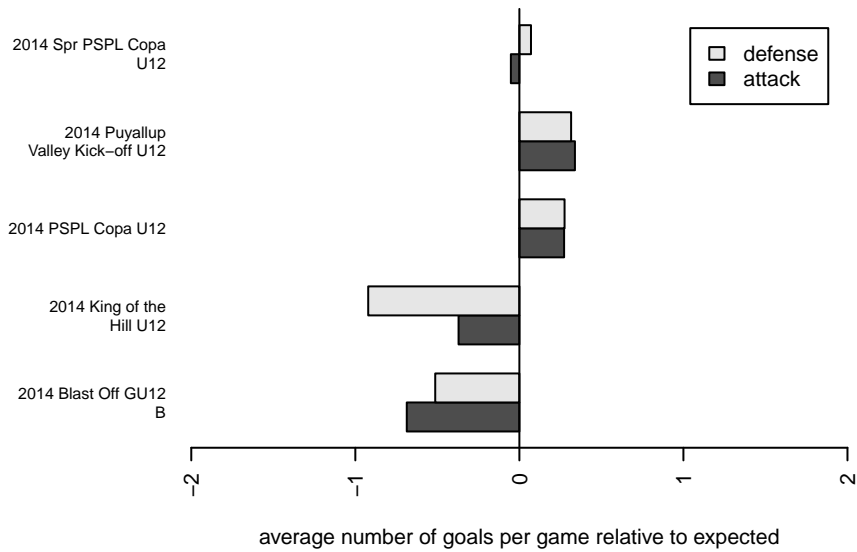

Performance relative to 13 month average